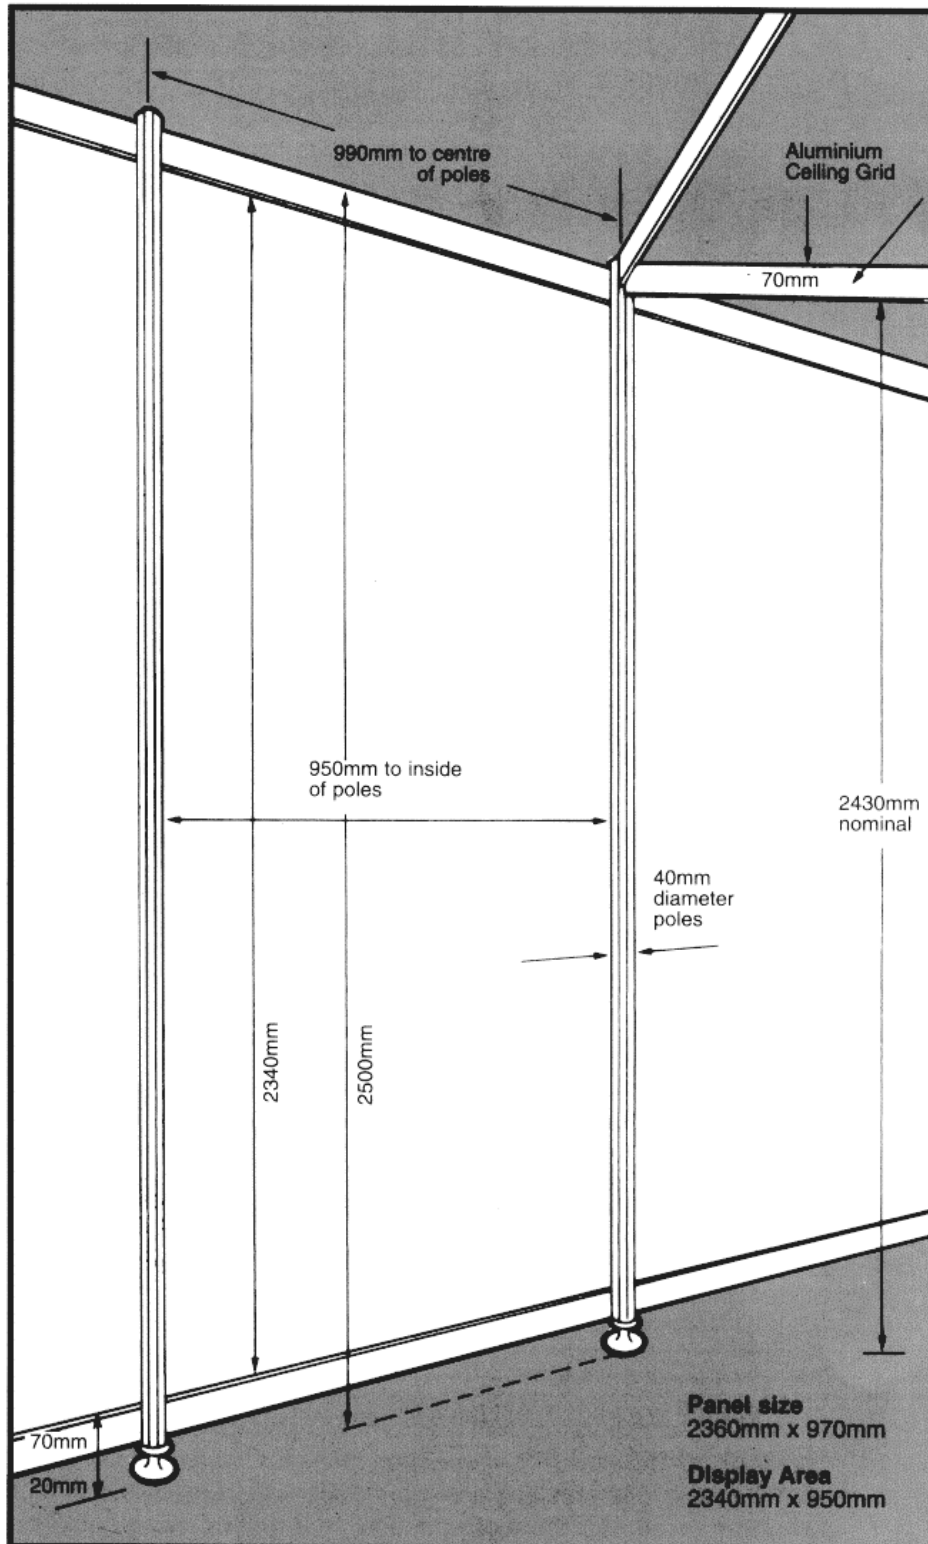

SHELL SCHEME

SHELL SCHEME PANEL DIMENSION DETAIL

BACK WALL VIEW

SIDE WALL VIEW

Visible panel sizes 2340mm x 950mm and 2340mm x 455mm