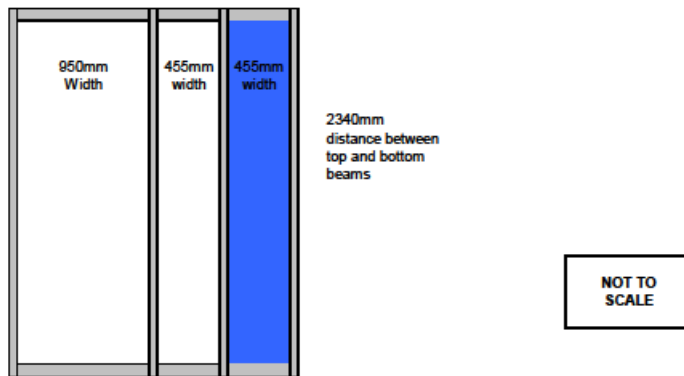

SHELL SCHEME

SHELL SCHEME PANEL DIMENSION DETAIL

BACK WALL VIEW

SIDE WALL VIEW

Visible panel sizes 2340mm x 950mm and 2340mm x 455mm